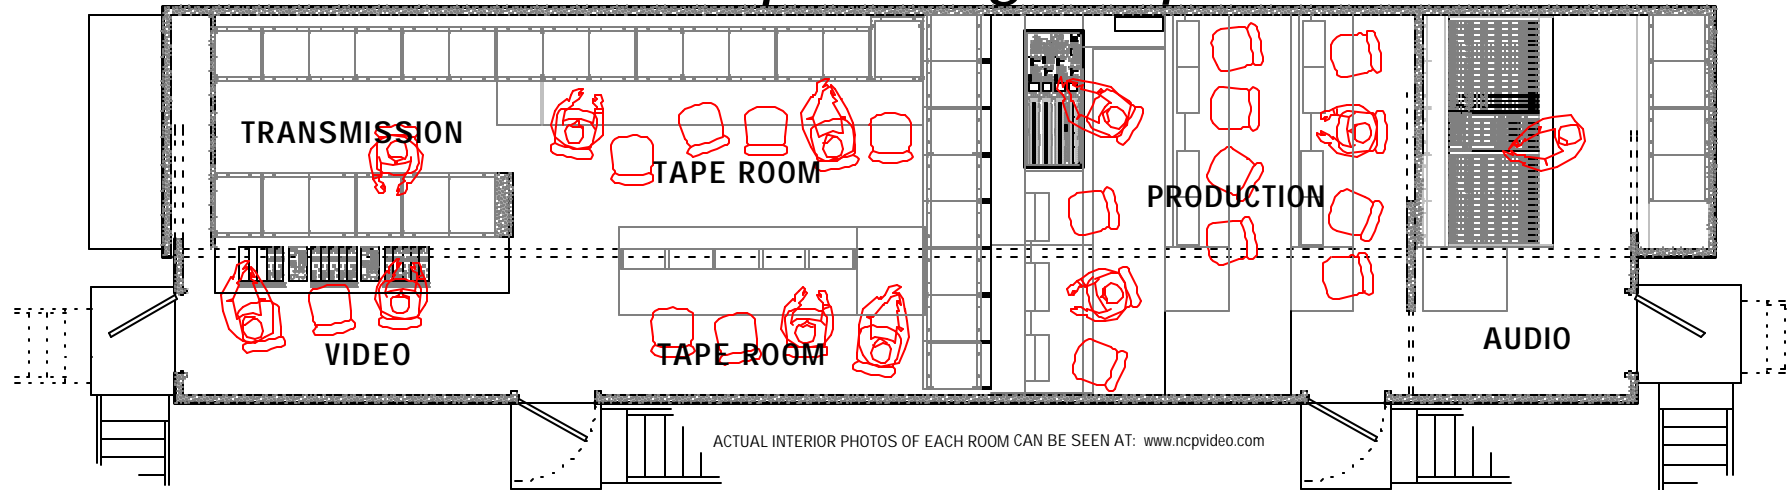

NCP X HD - 53' Expanding Drop-Deck Trailer

CAMERAS & LENSES

- 16 Grass Valley LDK-8000 Triax Base Stations
- 16 LDK-8000 Mk II Handheld Cameras
- 10 Super Expander Studio Kits
- 2 Canon XJ 100x 9.3 with image stabilization
- 5 Canon XJ 86x 9.3 with image stabilization
- 6 Canon HJ 22x7.6
- 2 Canon HJ11 ex 4.7 wide-angle lens
- 1 Panasonic AJ-HDC27h - DVC Pro HD ENG Camera
- 1 GVG LDK 6200 HD Super Slo-Mo system (avail on request)

VIDEO SWITCHING

- GVG HD Kalypso Production Switcher - fully optioned
- Utah Scientific 400 series 288 x704 HD Router w/ 256x256 AES audio matrix; UCP-48 self-lending control panels
- Abekas HD DVEous Dual Twin

COMMUNICATIONS

- RTS Adam intercom system w/ 128x128 matrix; 12 ch TW icm;
- Studio Technologies 2-wire interfaces; 2 QKT phone couplers
- Studio Technologies 12 channel IFB system
- Avaya Partner 12 line key system - 25 patchable incoming lines
- 16 channel UHF 2-way radio system (3 bases & 12 walkies)